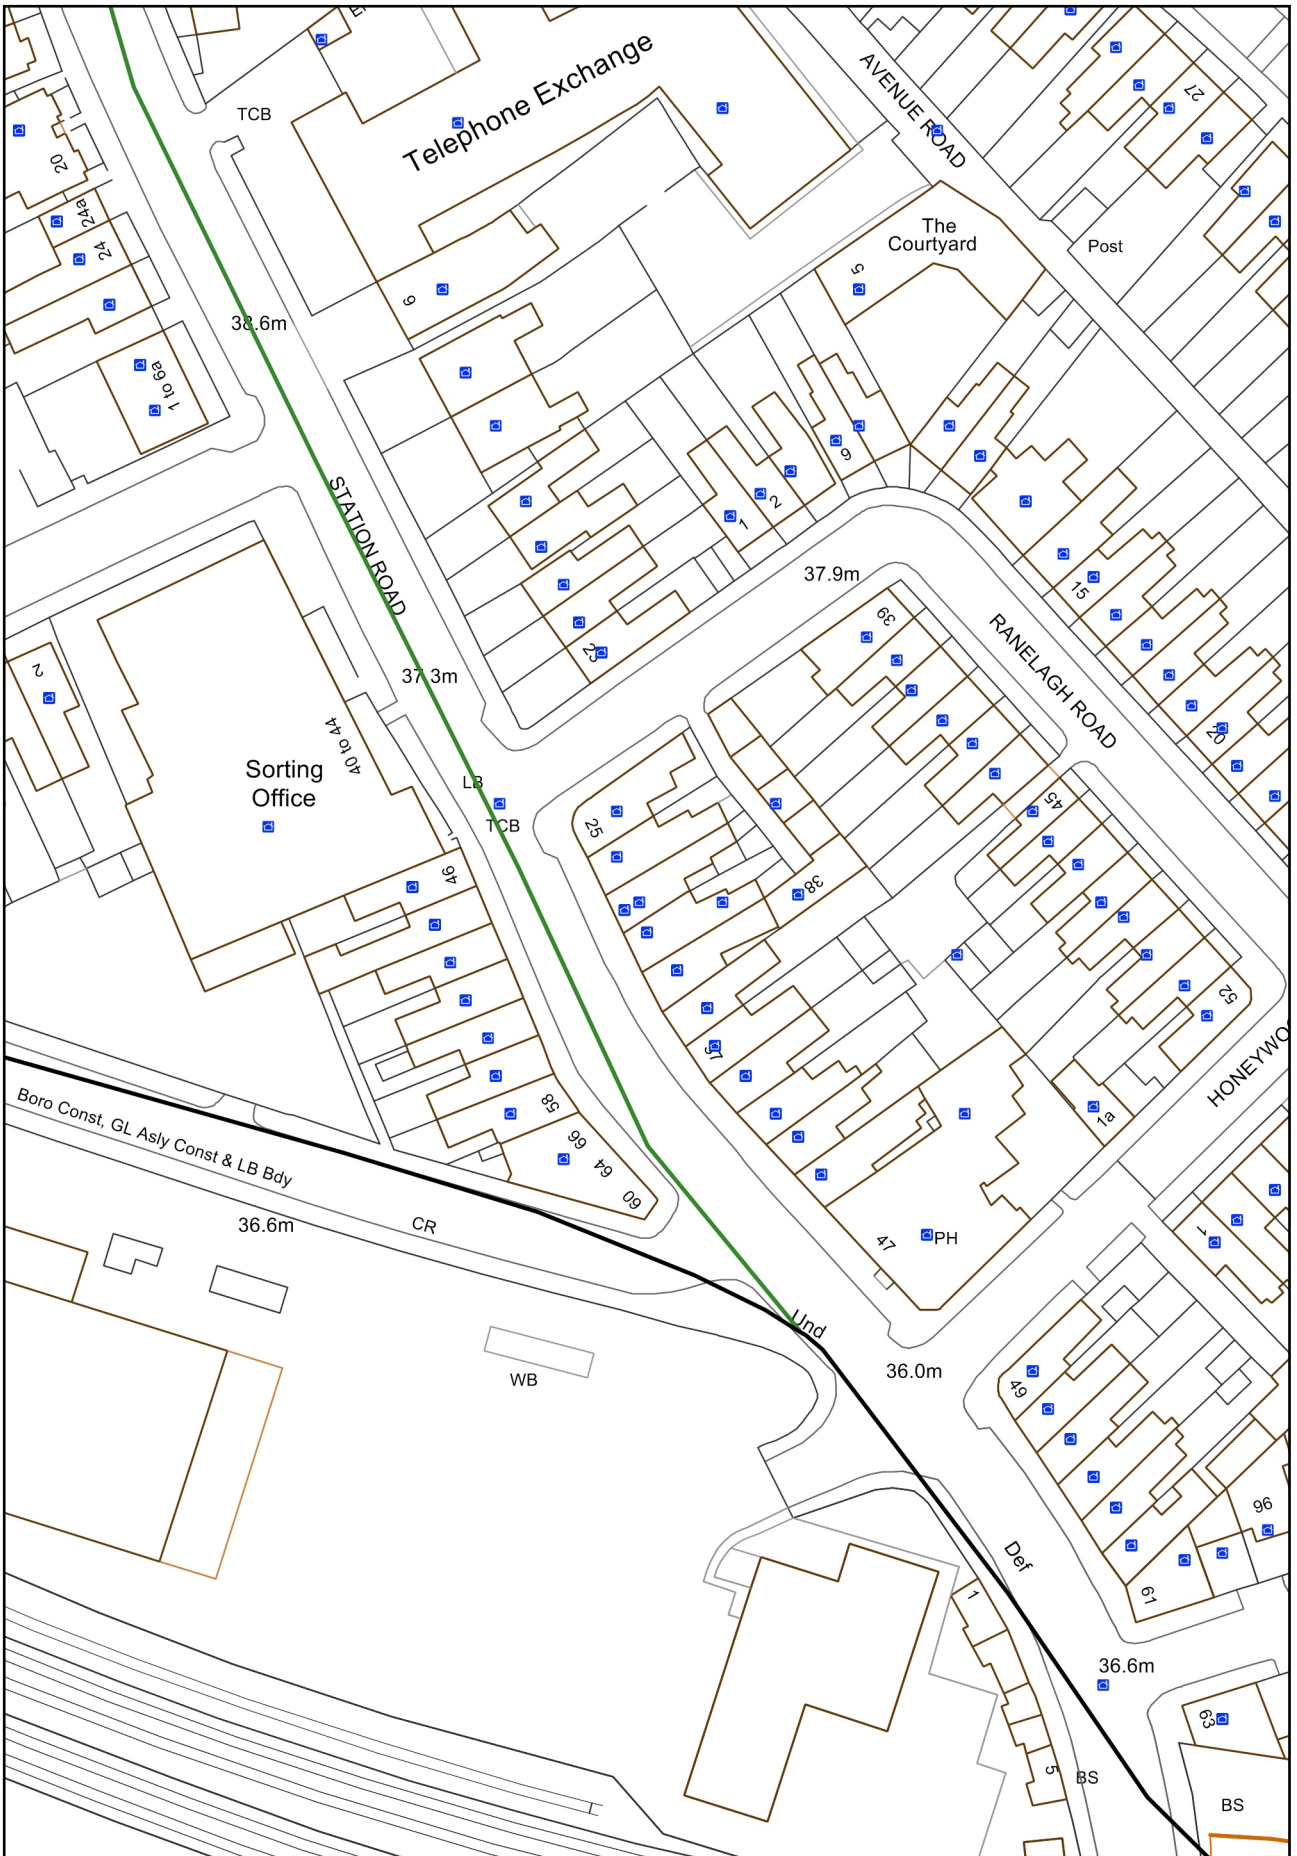

O Estadio, 31A Station Road, NW10 4UP

© Crown copyright and database rights 2014 Ordnance Survey 100025260

12 June 2014

1:1000